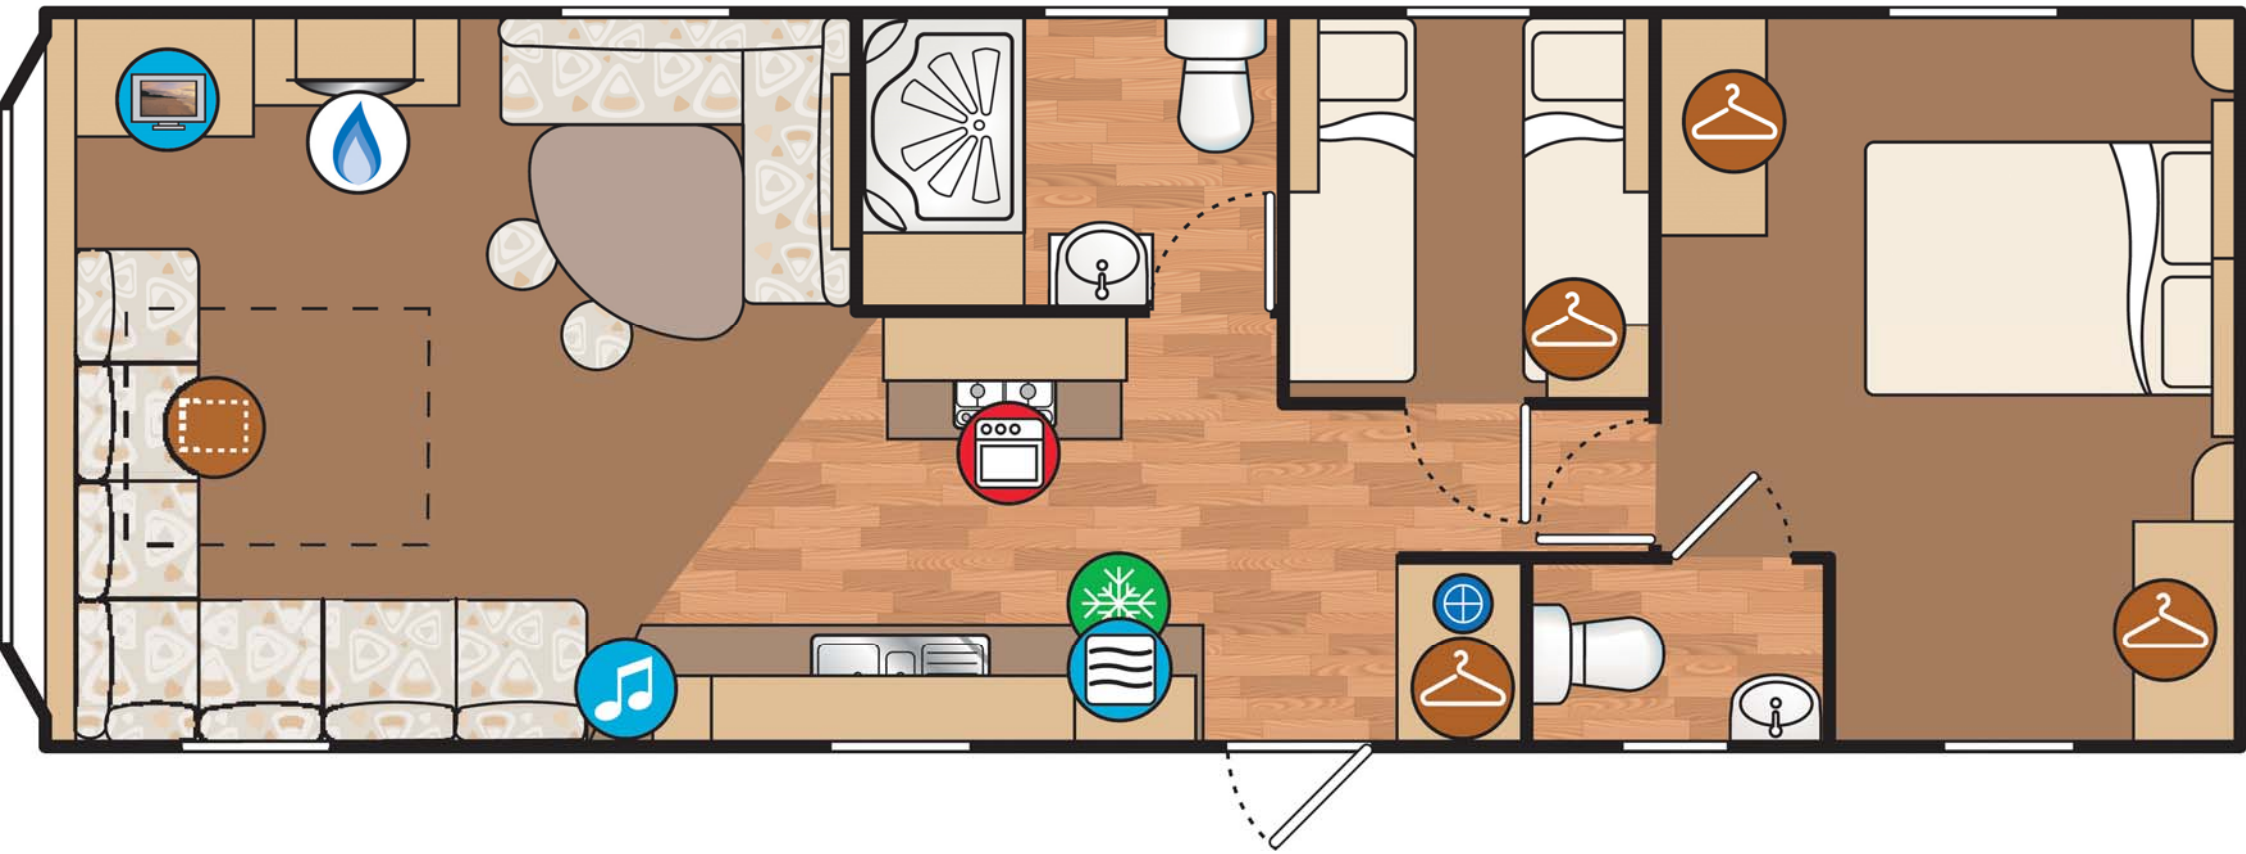

## **PLOTS 4, 85 - WILLERBY VACATION (new and pre-owned)**

- 35ft x 12ft
- 2 bedrooms
- central heating and double glazing
- open plan lounge/diner
- expansive seating in lounge
- full height wardrobes in bedrooms
- two toilets, en suite to main bedroom
- very sunny main bedroom with two windows
- south facing plot (85, pre-owned)

## 2 bedroom model

# 3 bedroom model